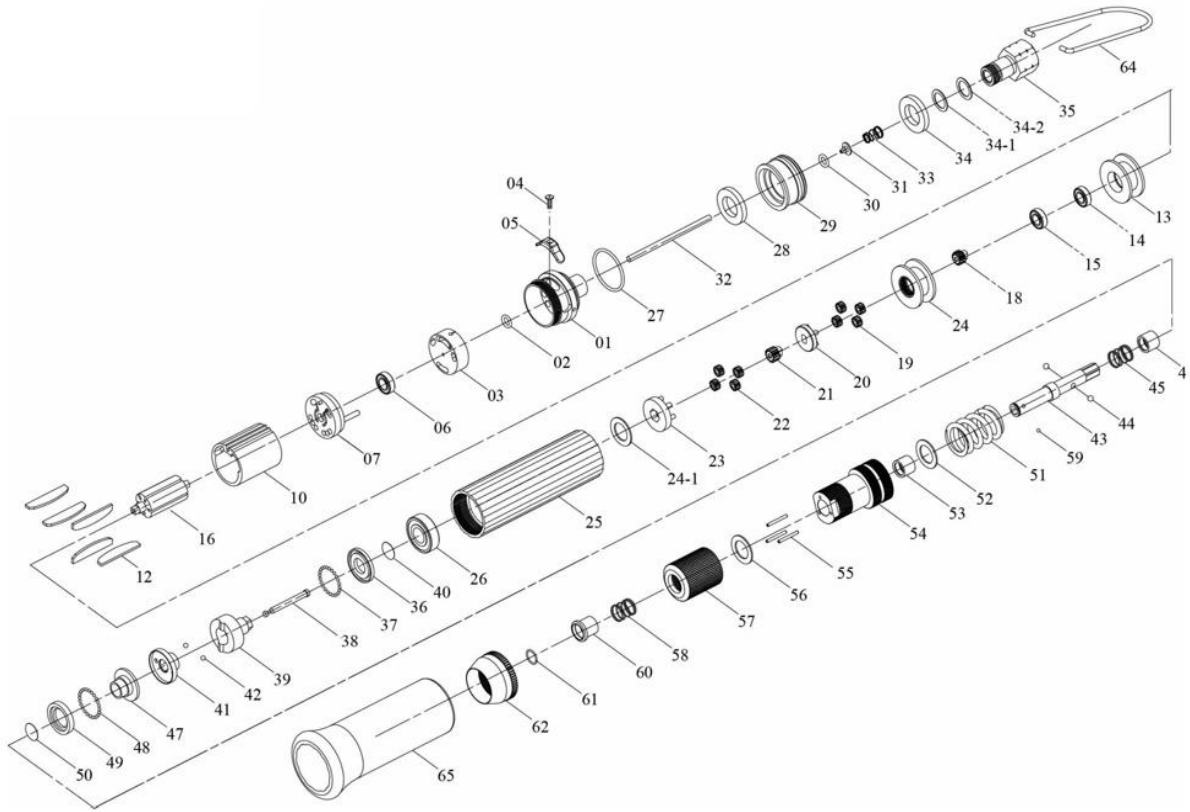

OS-50PB **GAV** HAVALI SHUT-OFF TORNAVIDA

ITEM NO.	DESCRIPTION	Q'TY	ITEM NO.	DESCRIPTION	Q'TY
1	End Housing (Blue)	1	34-2	Washer	1
2	O Ring	1	35	Air Inlet Bushing	1
3	Valve	1	36	Retainer	1
4	Set Screw And Washer	1	37	Ball	32
5	Switch	1	38	Pilot Pin	1
6	Ball Bearing	1	39	Rear Clutch	1
7	End Plate	1	40	C Ring	1
10	Cylinder	1	41	Center Clutch	1
12	Blade	5	42	Ball	2
13	Front Plate	1	43	Anvil	1
14	Ball Bearing	1	44	Ball	2
15	Ball Bearing	1	45	Spring	1
16	Rotor	1	46	Slide Base	1
18	18T Main Gear	1	47	End Clutch	1
19	12T Plant Gear	4	48	Ball	25
20	Third Gear Cage	1	49	Ball Race	1
21	18T Main Gear	1	50	C Ring	1
22	12T Plant Gear	4	51	Torque Spring	1
23	Third Gear Cage	1	52	Washer	1
24	Internal Gear	1	53	Anvil Bushing	1
24-1	Washer	1	54	Clutch Housing	1
25	Center Housing (Blue)	1	55	Needle Pin	3
26	Ball Bearing	1	56	Regulation Washer	1
27	O Ring	1	57	Torque Ring	1
28	Silencer	1	58	Spring	1
29	Exhaust Deflector	1	59	Ball	1
30	O Ring	1	60	Bit Slide Sleeve	1
31	Valve Plate	1	61	C Ring	1
32	Operating Rod	1	62	Rear Housing	1
33	Cone Spring	1	64	Suspension Ring	1
34	Silencer	1	65	Soft Cover	1
34-1	O Ring	1			